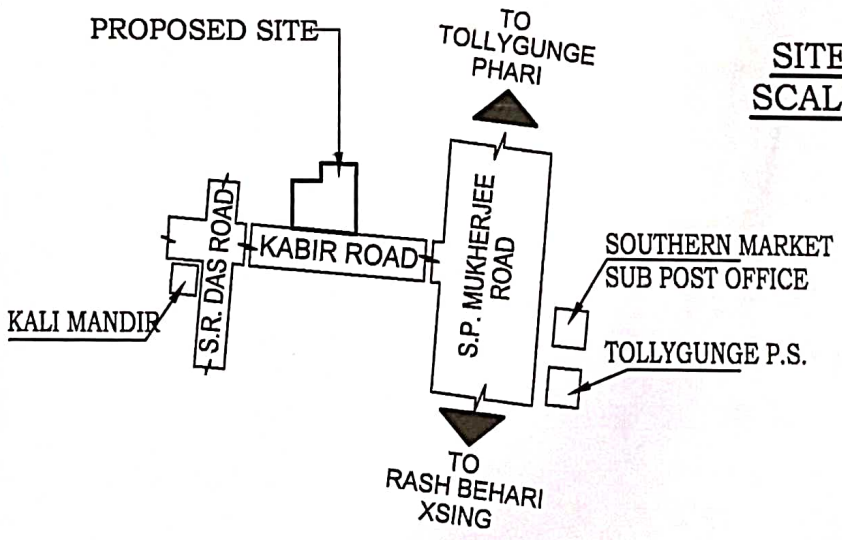

SITE PLAN OF PREMISES NO.- 2A, KABIR ROAD, KOLKATA- 700026,
WARD NO.-87, BOROUGH NO.-VIII, P.S.- TOLLYGUNGE.

SITE PLAN
SCALE-1:300

For Swastic Praniti Pvt. Ltd.

Director

LOCATION PLAN
SCALE-1:4000