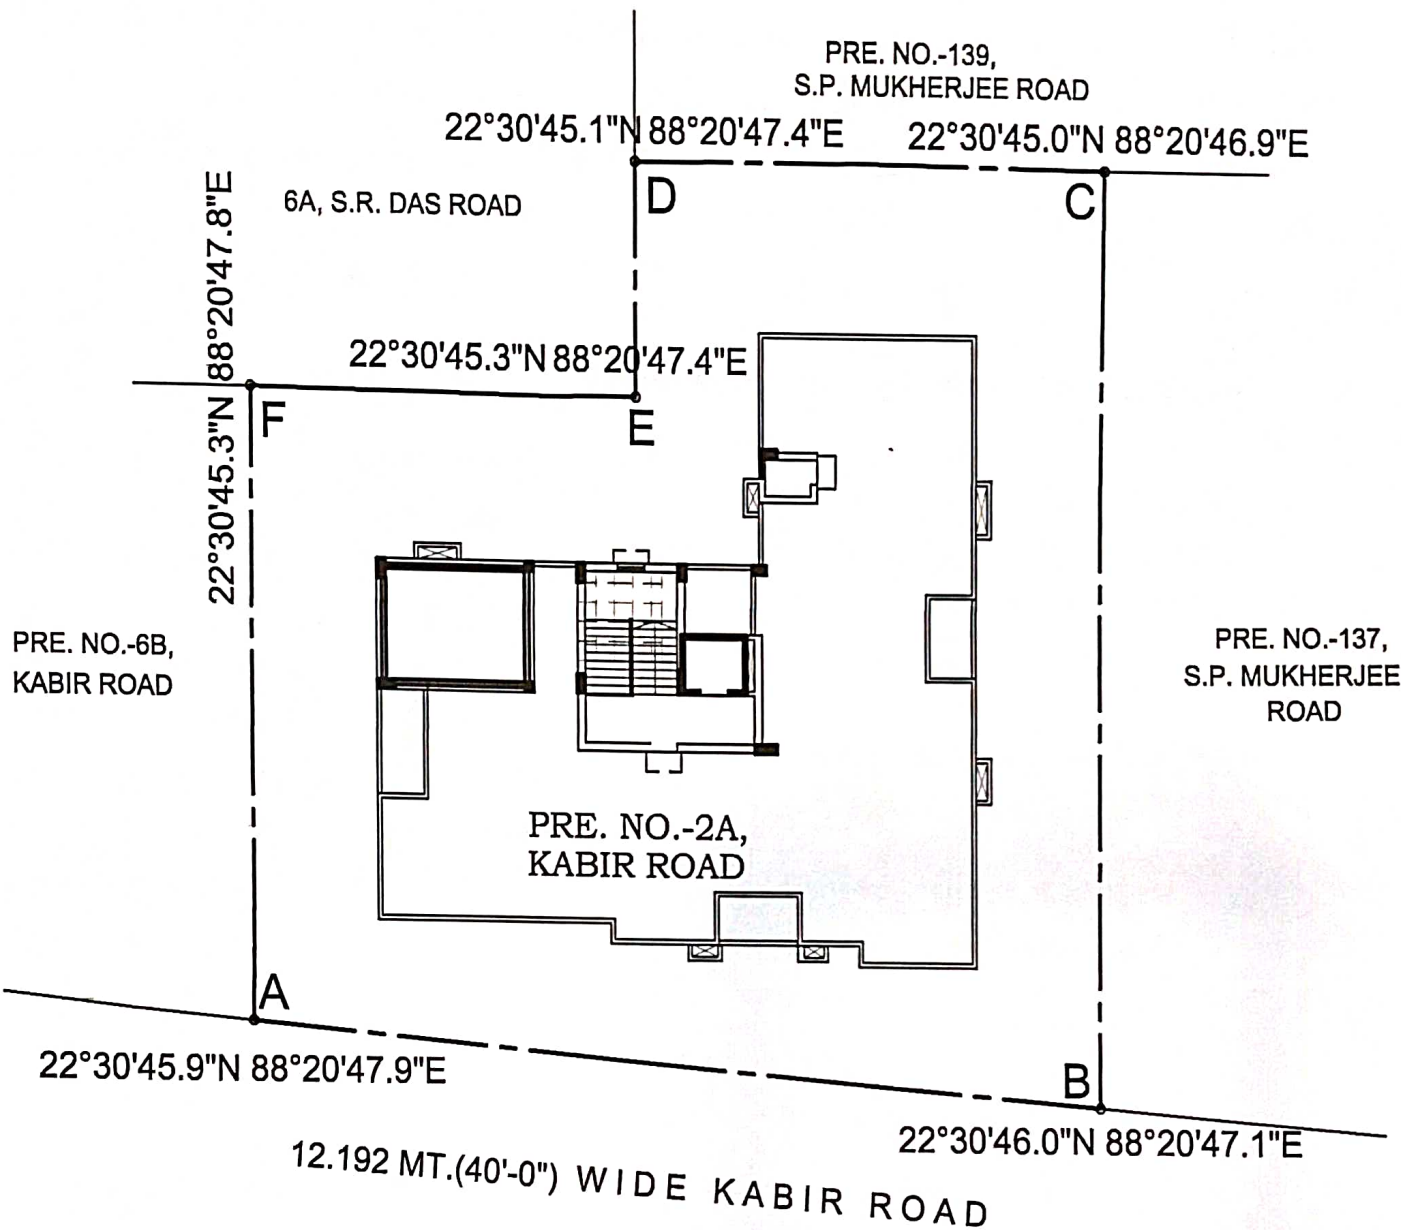

SITE PLAN OF PREMISES NO.- 2A, KABIR ROAD, KOLKATA- 700026,
WARD NO.-87, BOROUGH NO.-VIII, P.S.- TOLLYGUNGE.

SITE PLAN
SCALE-1:300

For Swastic Praniti Pvt. Ltd.

Director

LOCATION PLAN
SCALE-1:4000